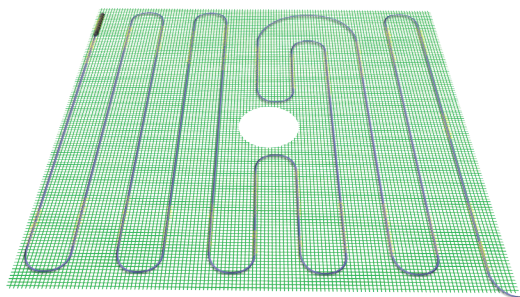

120V TempZone™ SHOWER BENCH Mats (TWIN)

For Tile, Stone and engineered hardwood floor warming applications

ITEM #	WIDTH	LENGTH	SQ. FT	WATTAGE	AMPERAGE	MSRP
TRT120-1.0x2.7	11.5"	32"	2.6	39	0.33	$51.00
TRT120-1.3x2.7	16.0"	32"	3.6	54	0.45	$71.00

120V TempZone™ SHOWER FLOOR Mats (TWIN)

For Tile, Stone and engineered hardwood floor warming applications

ITEM #	WIDTH	LENGTH	SQ. FT	WATTAGE	AMPERAGE	MSRP
TRT120-2.7x2.7	32"	32"	7.1	107	0.89	$135.00
TRT120-2.7x5.0	32"	60"	13.3	200	1.67	$226.00
TRT120-4.0x4.0	48"	48"	16.0	240	2.00	$256.00