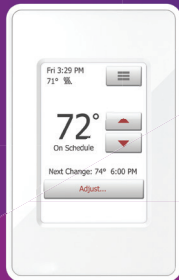

nSpire Touch