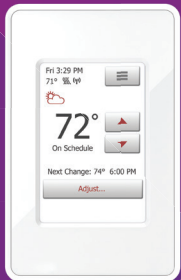

Controls

nSpire Touch Wifi