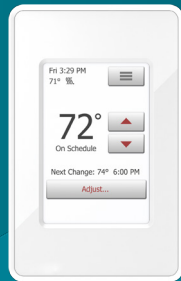

Environ™

Radiant Heating

Environ Mat

Controls

nSpire Touch Wifi

nSpire Touch

nHance

nTrust