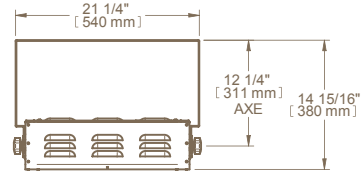

# TECHNICAL DRAWINGS

TOP

FRONT

SIDE

2000 W MODEL

TOP

FRONT

SIDE

4000 W MODEL

TOP

FRONT

SIDE

4180 W & 6000 W  
MODELS