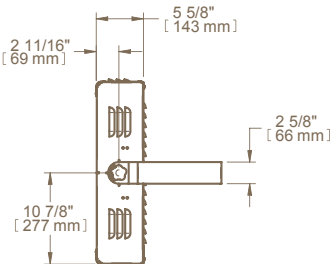

# TECHNICAL DRAWINGS

TOP

FRONT

SIDE

2000 W MODEL

TOP

FRONT

SIDE

4000 W MODEL

TOP

FRONT

SIDE

4180 W & 6000 W  
MODELS