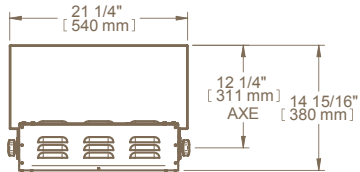

# TECHNICAL DRAWINGS

TOP

FRONT

SIDE

2000 W MODEL

TOP

FRONT

SIDE

4000 W MODEL

TOP

FRONT

SIDE

4180 W & 6000 W  
MODELS