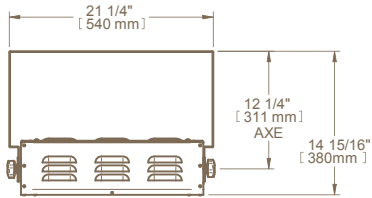

# TECHNICAL DRAWINGS

TOP

FRONT

SIDE

2000 W MODEL

TOP

FRONT

SIDE

4000 W MODEL

TOP

FRONT

SIDE

4180 W & 6000 W  
MODELS