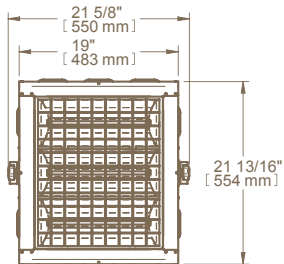

# TECHNICAL DRAWINGS

TOP

FRONT

SIDE

2000 W MODEL

TOP

FRONT

SIDE

4000 W MODEL

TOP

FRONT

SIDE

4180 W & 6000 W  
MODELS