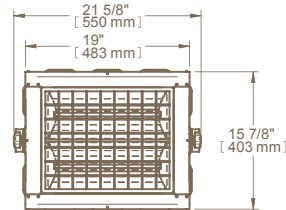

# TECHNICAL DRAWINGS

TOP

FRONT

SIDE

2000 W MODEL

TOP

FRONT

SIDE

4000 W MODEL

TOP

FRONT

SIDE

4180 W & 6000 W  
MODELS