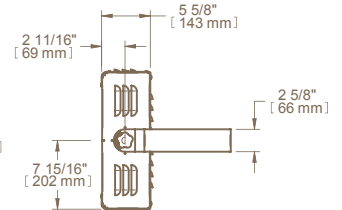

# TECHNICAL DRAWINGS

TOP

FRONT

SIDE

2000 W MODEL

TOP

FRONT

SIDE

4000 W MODEL

TOP

FRONT

SIDE

4180 W & 6000 W  
MODELS