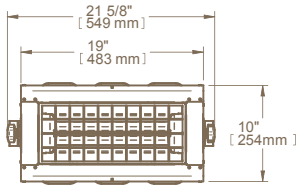

# TECHNICAL DRAWINGS

TOP

FRONT

SIDE

2000 W MODEL

TOP

FRONT

SIDE

4000 W MODEL

TOP

FRONT

SIDE

4180 W & 6000 W  
MODELS