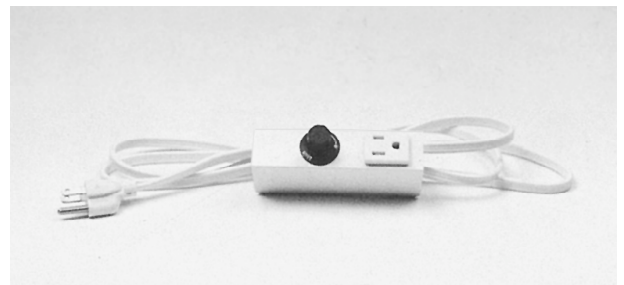

An optional portable thermostat is available for use with any WorkWarmer™ "plug in" heater 120 Volt, 10 amps, 1200 watt maximum capacity. Snap action switching. "Hi - Lo" control. White plastic case and 5' white cord. Velcro tape is attached to the thermostat for mounting.

Marley
Engineered Products

THE ULTIMATE DEGREE OF PERSONAL COMFORT
470 Beauty Spot Rd. E., Bennettsville, SC 29512
www.marleymep.com

(06-04)