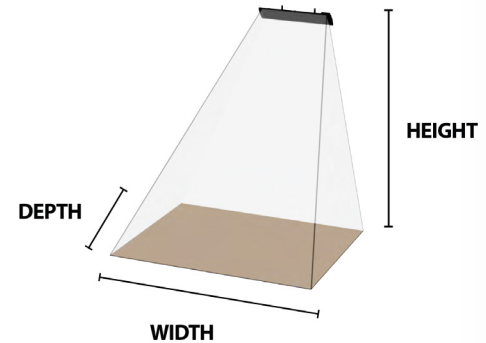

## Shadow Series Models

Model Number	Power	Volts	Amps	BTUs	Dimensions	
					Product Length (in)	Product Width (in)
MES15A01	1500	120	12.5	5115	32.5	6.8
MES32A11	3200	208	15.4	10912	66	6.8
MES32A12	3200	240	13.3	10912	66	6.8

## Heating Coverage Patterns

Model	Width	Depth	Height
MES15A01	8' (2.4m)	6' (1.8m)	8' (2.4m)
MES32A11	9' (2.7m)	7' (2.1m)	8' (2.4m)
MES32A12	9' (2.7m)	7' (2.1m)	8' (2.4m)

This heater is intended for moderate climates. Heater coverage areas will be reduced in highly exposed areas. Contact dealer for specifying support.