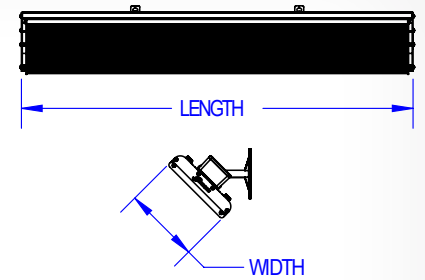

## Shadow Series Models

Model Number	Power	Volts	Amps	BTUs	Dimensions	
					Product Length (in)	Product Width (in)
MES15A01	1500	120	12.5	5115	32.5	6.8
MES32A11	3200	208	15.4	10912	66	6.8
MES32A12	3200	240	13.3	10912	66	6.8