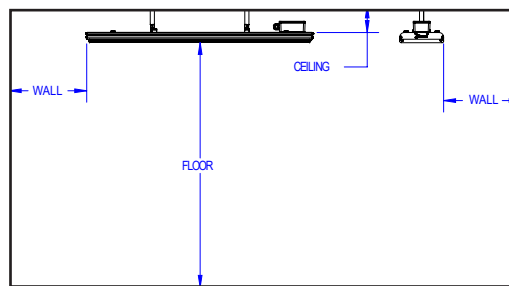

Ceiling Mounted Clearances

Included Parts

Rotational Mounting Brackets

To learn more, visit www.modinehvac.com or call 800-828-HEAT

[Follow us @ModineHVAC](https://twitter.com/ModineHVAC)
[See us at YouTube.com/ModineHVAC](https://www.youtube.com/ModineHVAC)
www.facebook.com/ModineHVAC/
www.linkedin.com/company/modinehvac/

Modine Manufacturing Company
1500 DeKoven Avenue
Racine, Wisconsin 53403-2552

©2023 Modine Manufacturing Co.
9-126