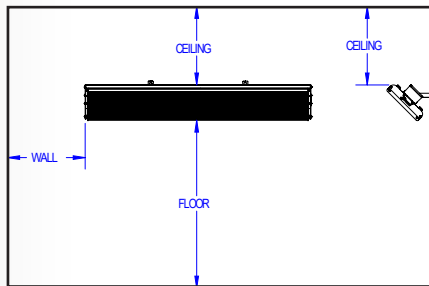

Wall Mounted Clearances

Always Maintain 6' front clearance to combustibles, keep combustibles away from the sides and rear.