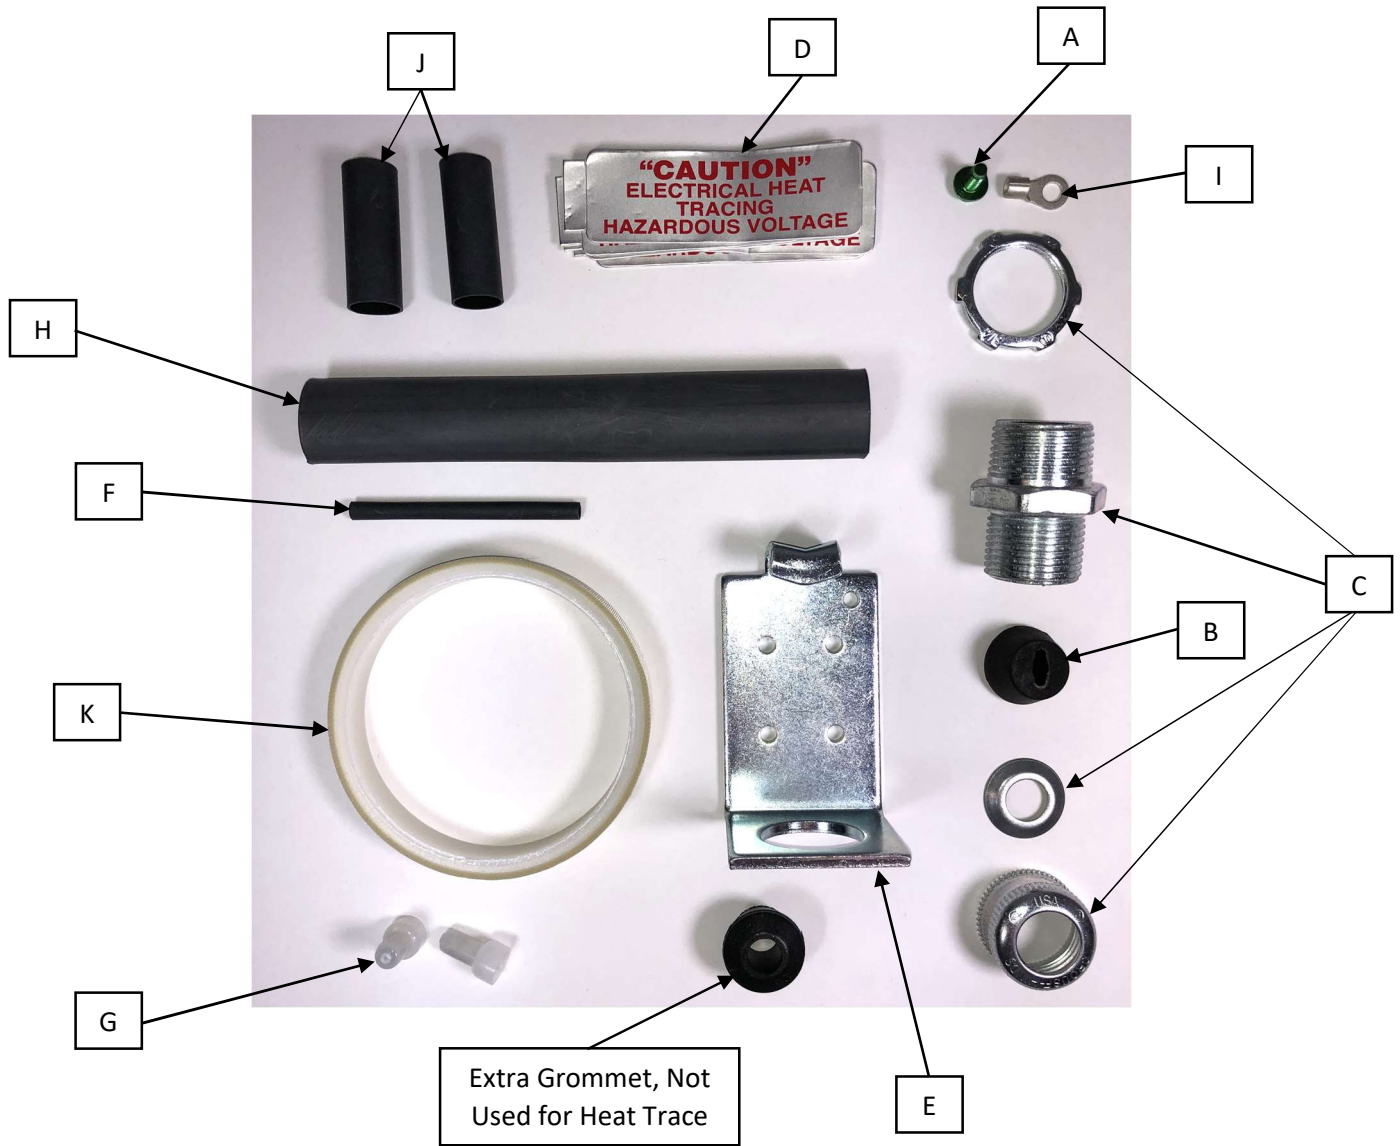

MOR-HEAT-TRACE

www.morelectriceheating.com

1548-4006U Power Connection and End Seal Kit – Kit Contents

Item	Quantity	Description
A	1	Ground Screw
B	1	Heat Trace Grommet
C	1	Sealing Fitting: Connector Body, Connector Cap, Gland Washer, Locknut
D	6	Caution Labels
E	1	Standoff Bracket
F	1	Shrink Sleeve, 1/8" x 2-1/2"
G	2	Crimp Connectors
H	1	Shrink Sleeve, 3/4" x 6": Component for End Seal Connection
I	1	Ring Terminal
J	2	Shrink Sleeve, 1/2" x 1-1/2": Component for Power End and End Seal Connection
K	1	Roll of Fiberglass Tape