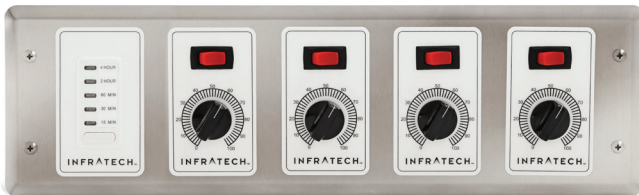

# Solid State Control Packages

- Energy efficiency – including timer functions, control versatility, and ease of use.
- The ability to adjust heating intensity, to achieve the ideal comfort for your space.
- Zone Heating – the capability to control one or more heaters to heat specified target areas within a large-scale space with a single touch.
- The Solid State Relay Panel and Zone Analog Controller (with or without optional timer) work together, and are project specific.
- Electrical wiring diagrams provided for each installation.

**30-4032** 1 Zone Analog Controller

**30-4033** 2 Zone Analog Controller

**30-4034** 3 Zone Analog Controller

**30-4035** 4 Zone Analog Controller

**30-4045** 1 Zone Analog Controller w/ Digital Timer

**30-4046** 2 Zone Analog Controller w/ Digital Timer

**30-4047** 3 Zone Analog Controller w/ Digital Timer

**30-4048** 4 Zone Analog Controller w/ Digital Timer

All Zone Analog Controllers also available in white