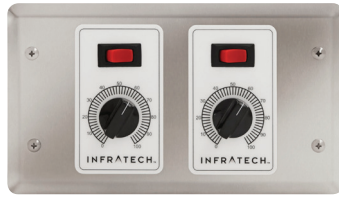

# Solid State Control Packages

- Energy efficiency – including timer functions, control versatility, and ease of use.
- The ability to adjust heating intensity, to achieve the ideal comfort for your space.
- Zone Heating – the capability to control one or more heaters to heat specified target areas within a large-scale space with a single touch.
- The Solid State Relay Panel and Zone Analog Controller (with or without optional timer) work together, and are project specific.
- Electrical wiring diagrams provided for each installation.

**30-4032** 1 Zone Analog Controller

**30-4033** 2 Zone Analog Controller

**30-4034** 3 Zone Analog Controller

**30-4035** 4 Zone Analog Controller

**30-4045** 1 Zone Analog Controller w/ Digital Timer

**30-4046** 2 Zone Analog Controller w/ Digital Timer