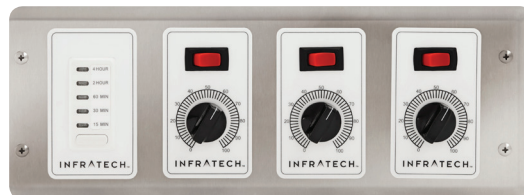

# Solid State Control Packages

- Energy efficiency – including timer functions, control versatility, and ease of use.
- The ability to adjust heating intensity, to achieve the ideal comfort for your space.
- Zone Heating – the capability to control one or more heaters to heat specified target areas within a large-scale space with a single touch.
- The Solid State Relay Panel and Zone Analog Controller (with or without optional timer) work together, and are project specific.
- Electrical wiring diagrams provided for each installation.

**30-4032** 1 Zone Analog Controller

**30-4033** 2 Zone Analog Controller

**30-4034** 3 Zone Analog Controller

**30-4035** 4 Zone Analog Controller

**30-4045** 1 Zone Analog Controller w/ Digital Timer

**30-4046** 2 Zone Analog Controller w/ Digital Timer

**30-4047** 3 Zone Analog Controller w/ Digital Timer

**30-4048** 4 Zone Analog Controller w/ Digital Timer

All Zone Analog Controllers also available in white