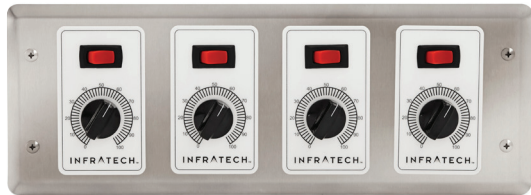

# Solid State Control Packages

- Energy efficiency – including timer functions, control versatility, and ease of use.
- The ability to adjust heating intensity, to achieve the ideal comfort for your space.
- Zone Heating – the capability to control one or more heaters to heat specified target areas within a large-scale space with a single touch.
- The Solid State Relay Panel and Zone Analog Controller (with or without optional timer) work together, and are project specific.
- Electrical wiring diagrams provided for each installation.

**30-4032** 1 Zone Analog Controller

**30-4033** 2 Zone Analog Controller

**30-4034** 3 Zone Analog Controller

**30-4035** 4 Zone Analog Controller

**30-4045** 1 Zone Analog Controller w/ Digital Timer

**30-4046** 2 Zone Analog Controller w/ Digital Timer