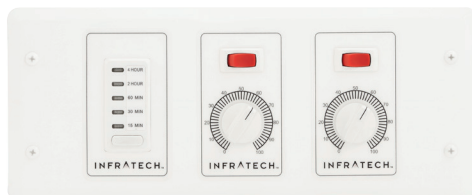

# Solid State Control Packages

- Energy efficiency – including timer functions, control versatility, and ease of use.
- The ability to adjust heating intensity, to achieve the ideal comfort for your space.
- Zone Heating – the capability to control one or more heaters to heat specified target areas within a large-scale space with a single touch.
- The Solid State Relay Panel and Zone Analog Controller (with or without optional timer) work together, and are project specific.
- Electrical wiring diagrams provided for each installation.

**30-4032** 1 Zone Analog Controller

**30-4033** 2 Zone Analog Controller

**30-4034** 3 Zone Analog Controller

**30-4035** 4 Zone Analog Controller

**30-4045** 1 Zone Analog Controller w/ Digital Timer

**30-4046** 2 Zone Analog Controller w/ Digital Timer

**30-4047** 3 Zone Analog Controller w/ Digital Timer

**30-4048** 4 Zone Analog Controller w/ Digital Timer

All Zone Analog Controllers also available in white