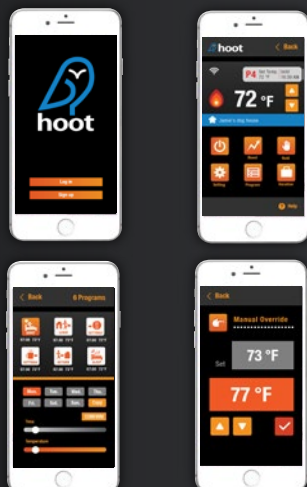

WiFi Electronic Prog. Thermostat Hoot WiFi Series

NOW AVAILABLE IN WHITE

TEMPERATURE LOCK

ECO ENERGY SAVING

(Available in White or Black)

- Large LCD touchscreen display
- Over-the-Air (OTA) firmware upgradeable
- Simple interface for quick adjustments & programming
- Programmable with Hoot Smart Phone App
- Multi-Volt rated 120/208/240V
- Single or double pole line voltage
- Temperature range 41° - 90°F (5° - 32°C)
- User defined max temperature lock
- Program 4 or 6 time periods for maximum flexibility
- Electronic sensing for accurate temperature control (±1°F)
- For use on baseboard, fan forced & radiant electric heaters
- Mounts directly to a 2x4 inch vertical electrical outlet box

Wifi

hoot WiFi Enabled Touchscreen Thermostat & Smart Phone App

Wifi Enabled: King's Hoot WiFi enabled thermostat combines the latest technology with a sleek modern design, offering unparalleled user control. It's highly accurate sensing technology saves up to 28% on heating costs. This feature achieves higher comfort levels with reduced temperature swings as compared to economy models. With its simple, intuitive smart phone app interface you can control all thermostats in your home with ease. Control is always in the palm of your hands. Now with Over-the-Air (OTA) firmware upgrades. Get automatic real-time updates to the system software

Ordering Information

MODEL	UPC	DESCRIPTION
K901-B	33150	1P WiFi Programmable Touchscreen Electronic Thermostat, 120/208/240V
K901-W	33509	
K902-B	33149	2P WiFi Programmable Touchscreen Electronic Thermostat, 120/208/240V
K902-W	33510	

Smart Phone iPhone or Android App

- ✓ Connect Via WiFi For Convenient Programming & Use
- ✓ Easy To Navigate Menus For Quick Programming
- ✓ Control Multiple Thermostats For Total Home Control
- ✓ Available for Android and iOS.