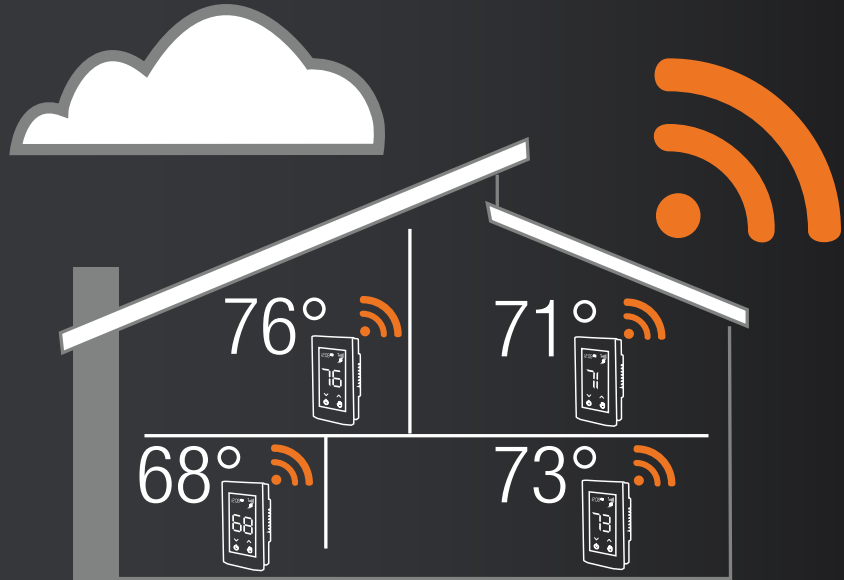

Wifi

LIMITED 1 Year Warranty

WIFI Electronic Prog. Thermostat Hoot WiFi Series

Simple Individual Comfort Control

With Hoot **Wifi** installed in Each Room of Your Home, Every Family Member Can Have Individualized Temperature Control. Each Thermostat in the Hoot Zoning System Has Its Own Individual Schedule, So Your Home's Comfort Will Closely Match Your Family's Routine & Lifestyle

For Every Room of Your Home, with a Tap of your Phone or Thermostat

Easily Create A Multi-Zone Whole House System*

Remote Temperature Adjustment

Convenient WIFI connectivity allows for total user comfort throughout the home. Control from anywhere with cell service or Wifi. With Hoot smart phone app, you can adjust the room temperature from the comfort of the couch.

Comfort Just A Touch Away

Each menu in the Hoot app is easy to navigate, allowing for quick & simple programming of all your custom schedules & settings. Making changes is no longer a hassle. Going on vacation? Simply pre-schedule your Vacation mode settings and go have fun! With Hoot, your home is in good hands.