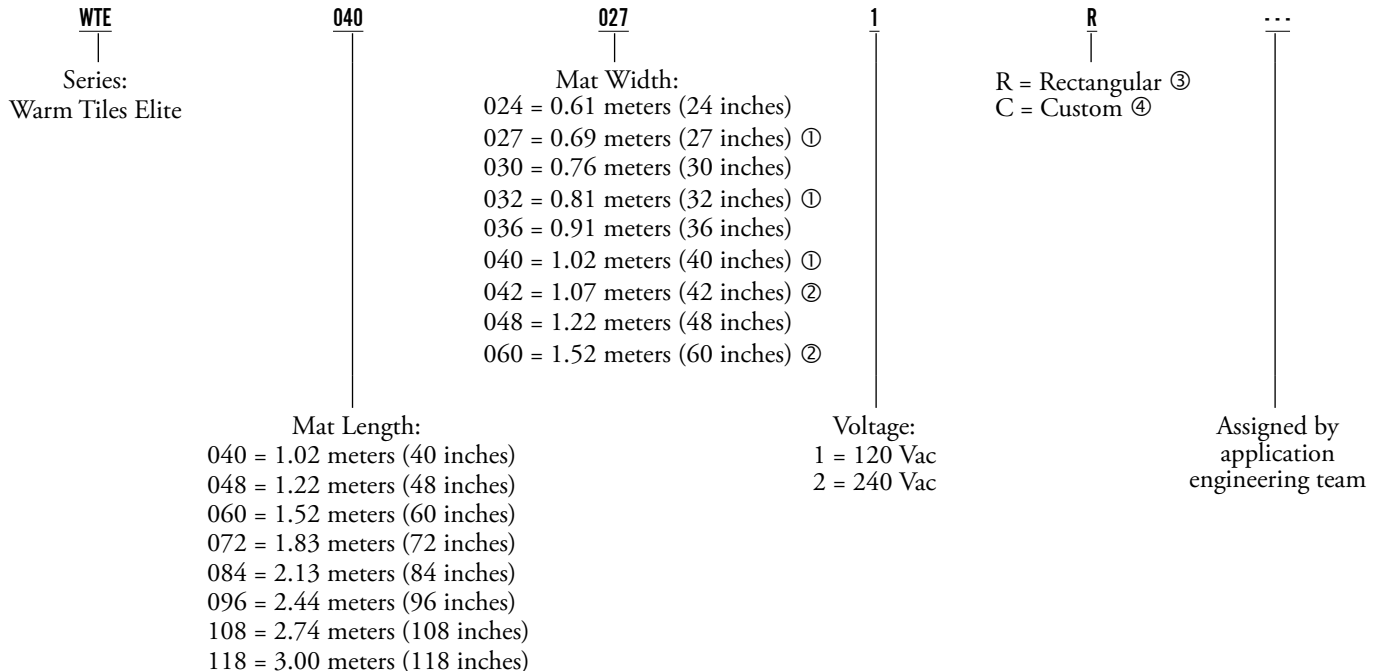

WARM TILES® ELITE

CUSTOM FLOOR WARMING MATS (WTE)

If the layout or installation conditions prevent the use of EasyHeat standard Warm Tiles Elite product offering, EasyHeat will work with you to create custom WTE mats tailored to your unique specifications and layout. Submit the WTE Custom Order Form with all the required information, and the EasyHeat Application Engineering team will design a custom mat just for you.

CATALOG NUMBER GUIDE

① Only available for mat length of 1.02 meters (40 inches).

② Not available for mat lengths of 1.02 and 1.22 meters (40 and 48 inches).

③ Custom rectangular shape mat without any notches or cutouts will have a suffix “R” after its main part number. Example: WTE0630491R – 1.60m x 1.24m (63in x 49in), 120 Vac special size RECTANGULAR custom WTE mat.

④ Irregular shape custom mat that may contain any combination of notches, cutouts, bevels, etc. Example: WTE0630491C023 – 1.60m x 1.24m (63in x 49in), 120 Vac special size irregular shape CUSTOM mat with a unique design (three-digit code behind “C” suffix is assigned by application engineering team).