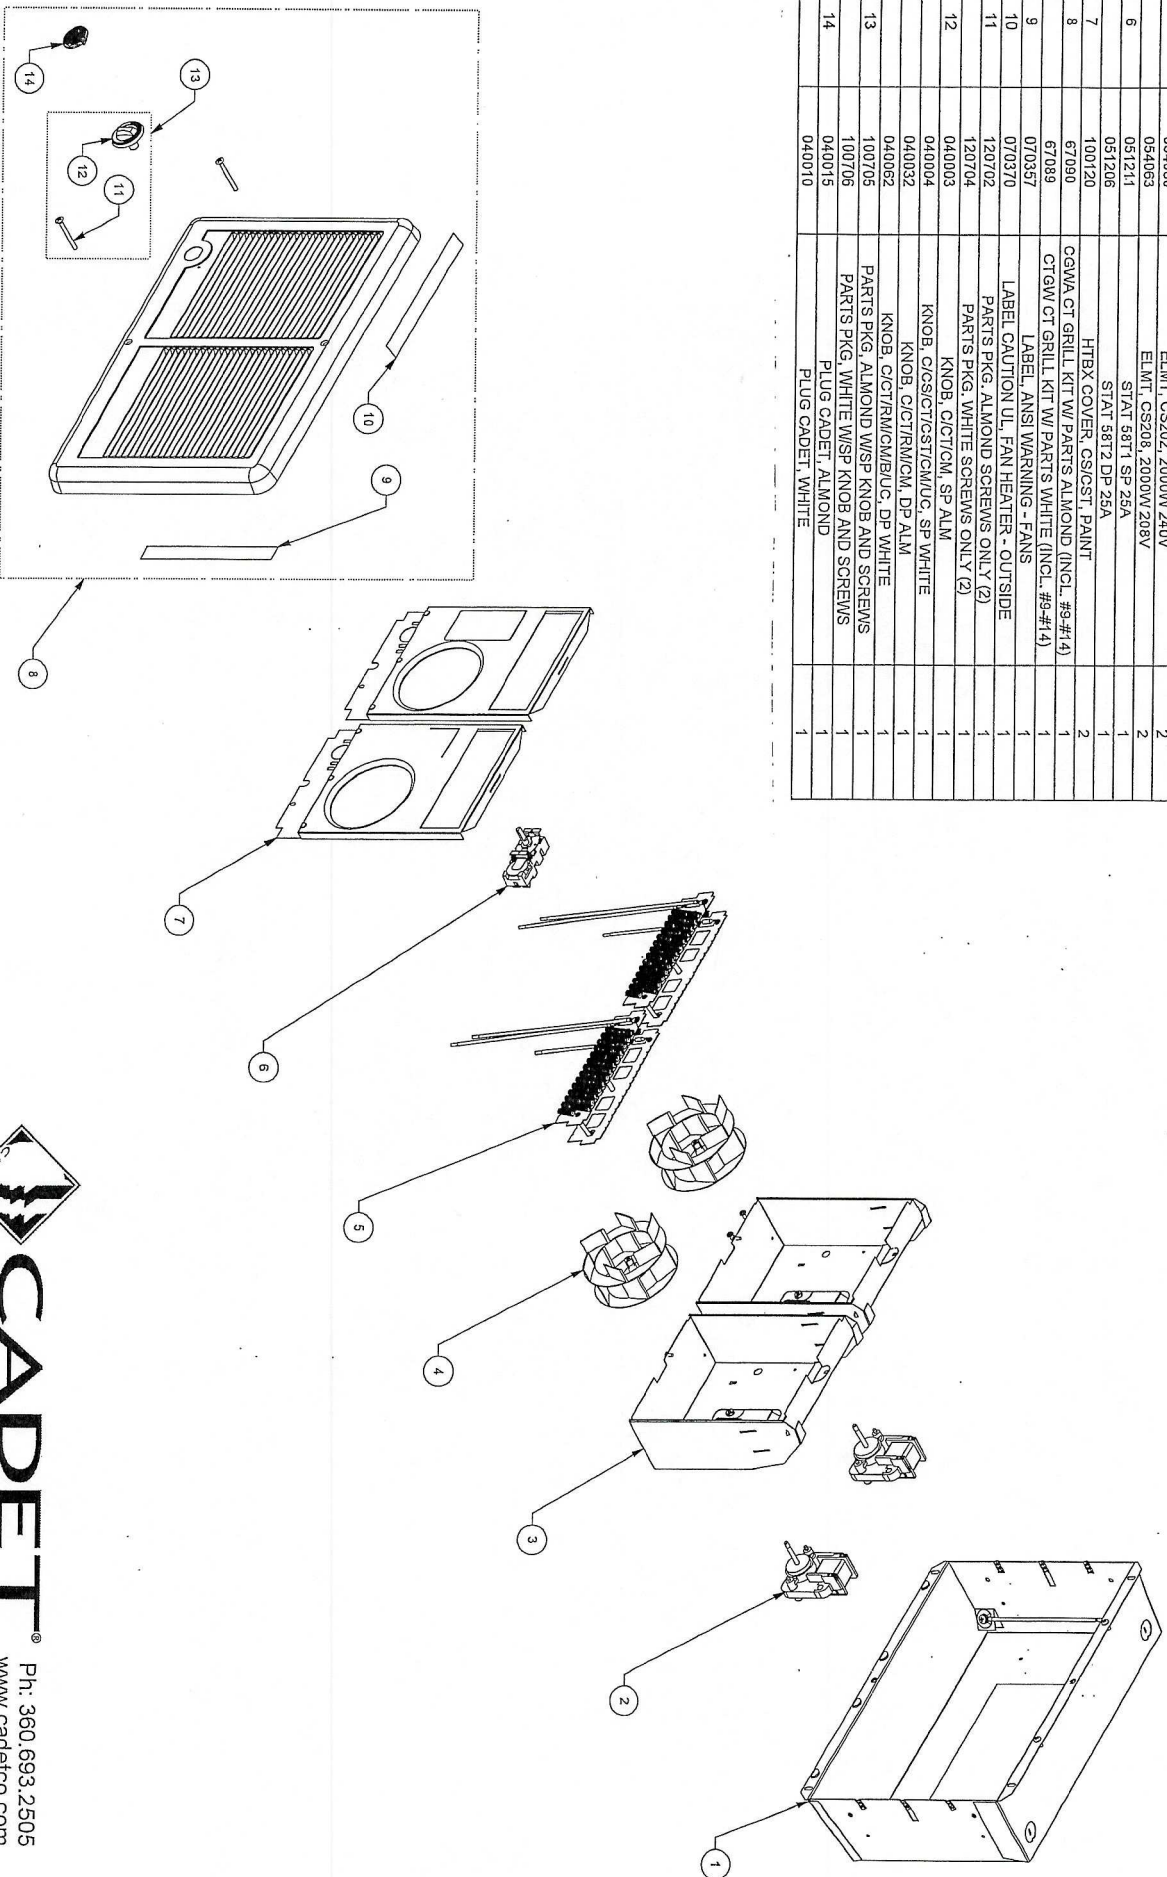

THE COM-PAK PLUS
CST SERIES ASSEMBLY EXPLODED VIEW
 CREATED AUGUST, 2011

ITEM NUMBER	PART NUMBER	DESCRIPTION	QTY REQUIRED
1	68005	WALL CAN. CST. SL. BLK	1
2	051402	MOTOR, C/C/S/CT/ST/CM, 2000W/240V, 195A	2
	051406	MOTOR, C/C/S/CT/ST/CM, 208V	2
3	051421	MOTOR, C/C/S/CT/ST/CM/GB, 240V SLO/W	2
	100520	HTBX, C/S/CT, PAINT	2
4	040040	BLOWER, 1 PIECE, C/C/S/CT/ST/CM/GB, PLASTIC	2
5	054059	EL.MT. CS152, 1500W/240V	2
	054060	EL.MT. CS202, 2000W/240V	2
	054063	EL.MT. CS208, 2000W/208V	2
6	051211	STAT 58T1, SP 25A	1
	051206	STAT 58T2, DP 25A	1
7	100120	HTBX COVER, C/S/CT, PAINT	2
8	67099	CGWA,CT GRILL KIT W/ PARTS ALMOND (INCL. #9-#14)	1
	67099	CTGW/CT GRILL KIT W/ PARTS WHITE (INCL. #9-#14)	1
9	070397	LABEL, ANS1 WARNING - FANS	1
10	070370	LABEL CAUTION UL FAN HEATER - OUTSIDE	1
11	120702	PARTS PKG. ALMOND SCREWS ONLY (2)	1
12	120704	PARTS PKG. WHITE SCREWS ONLY (2)	1
	040003	KNOB, C/CT/CM, SP ALM	1
	040004	KNOB, C/C/S/CT/ST/CM/UG, SP WHITE	1
	040032	KNOB, C/CT/RM/CM, DP ALM	1
	040062	KNOB, C/CT/RM/CM/BUG, DP WHITE	1
13	100705	PARTS PKG. ALMOND W/SP KNOB AND SCREWS	1
	100706	PARTS PKG. WHITE W/SP KNOB AND SCREWS	1
14	040015	PLUG CADET, ALMOND	1
	040010	PLUG CADET, WHITE	1