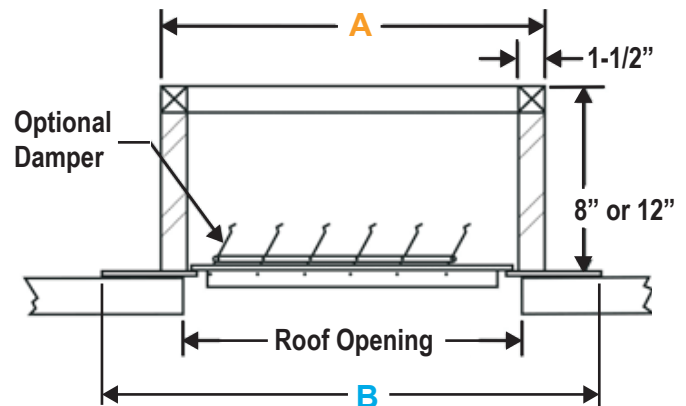

Curb with Optional Damper:

Curb Dimensions (in.)

Curb Cat. No.	Ship Wt.	A	B	Roof Opening	Damper Cat. No.
PACA17.75	17	17-3/4	23-3/4	13	BD14.5 A
PACA20	22	20	24	16	BD16.75 A

Fan Dimensions (in.)

Catalog No.	Wheel Dia.	HT	W	C	F	RO / WO
CDU100-2	8-3/4"	14-1/2	17-3/4	19	9-1/2	13
CDU120-2	10-1/2"	18	22	19	14-1/2	13
CDU300B-2	11-3/4"	25-1/4	25-1/2	21	18-1/2	16
CDU330B-2	11-3/4"	25-1/4	25-1/2	21	18-1/2	16
CDU500B-2	13-3/4"	27-1/4	28-7/8	21	21-1/2	16