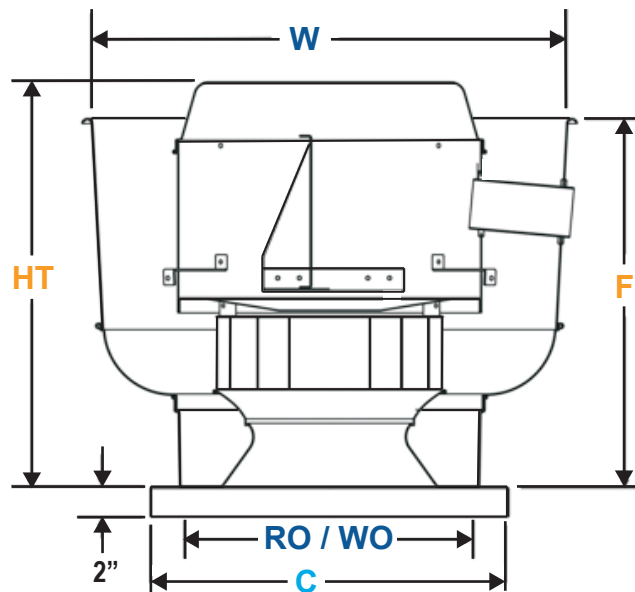

Fan Component: