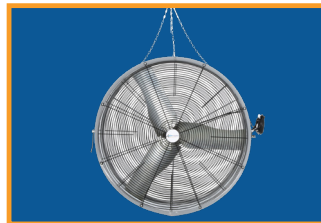

4 In 1 Mancooler®

Product Highlights:

- Size 18" , 24" , 30" & 36"
- All mountings in one box
- Easy to Assemble
- Direct Drive
- Totally Enclose Air Over Motor
- 2 Year Warranty

The portable 4 In 1 Mancooler is a smart choice for areas where substantial air movement and cooling is needed. Now available in four sizes, 18", 24", 30", and 36", the 4 In 1 has a size that will work for your space. Each unit comes with multiple mounting brackets allowing the user to choose the best placement option. This versatile fan allows the user to mount the fan on a wall or overhead, or to place the fan in a standing wheeled mount for portability.

Mounting Options

Hanging Mount

Wall Mount

Portable Mount

Ceiling Mount

4 In 1 Fan Performance

EDP#	Size	Volt	HP	Speed	CFM		RPM		Weight
					High	Low	High	Low	
60480	120V/60Hz	18"	1/14	3	5190	3050	1380	1140	25
60481	120V/60Hz	24"	1/7	2	7100	5820	1050	940	42
60470	115/60Hz	30"	1/4	3	5670	3410	1110	600	97
60471	115/60Hz	36"	1/2	3	11200	8090	830	600	119