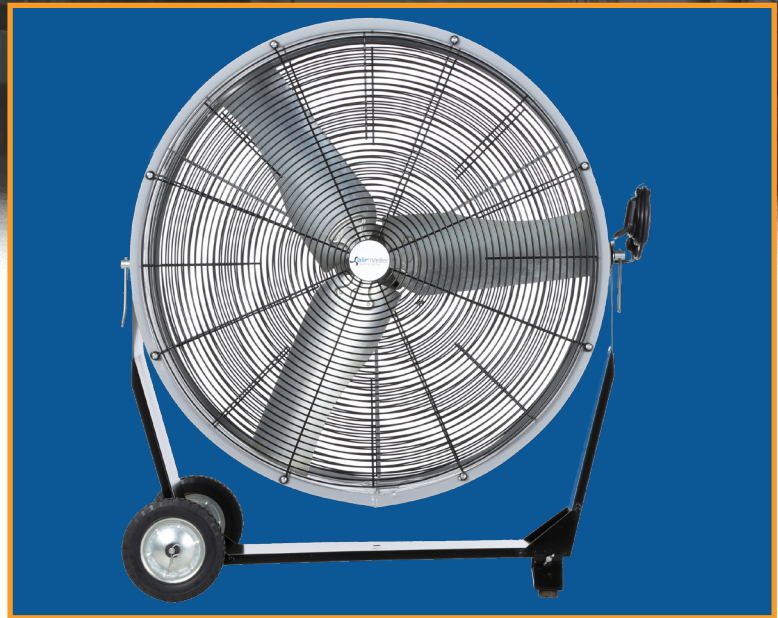

4 In 1 Mancooler®

Product Highlights:

- Size 18" , 24" , 30" & 36"
- All mountings in one box
- Easy to Assemble
- Direct Drive
- Totally Enclose Air Over Motor
- 2 Year Warranty

The portable 4 In 1 Mancooler is a smart choice for areas where substantial air movement and cooling is needed. Now available in four sizes, 18", 24", 30", and 36", the 4 In 1 has a size that will work for your space. Each unit comes with multiple mounting brackets allowing the user to choose the best placement option. This versatile fan allows the user to mount the fan on a wall or overhead, or to place the fan in a standing wheeled mount for portability.

Mounting Options

Hanging Mount

Wall Mount

Portable Mount

Ceiling Mount

4 In 1 Fan Performance

EDP#	Size	Volt	HP	Speed	CFM		RPM		Weight
					High	Low	High	Low	
60480	120V/60Hz	18"	1/14	3	5190	3050	1380	1140	25
60481	120V/60Hz	24"	1/7	2	7100	5820	1050	940	42
60470	115/60Hz	30"	1/4	3	5670	3410	1110	600	97
60471	115/60Hz	36"	1/2	3	11200	8090	830	600	119