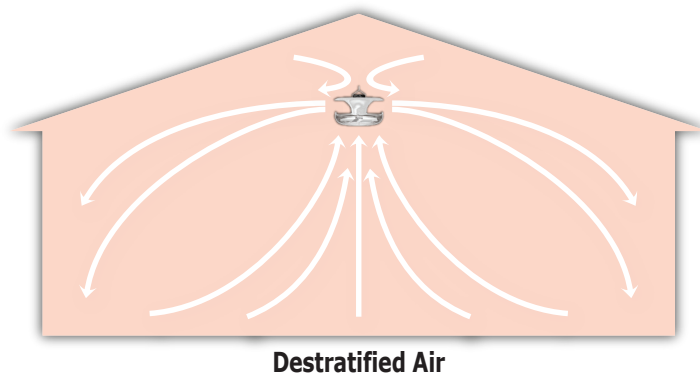

***JD360***

**Destratification Fan**

**J&D**  
**Manufacturing**

## What is Stratified Air?

Stratified air, or thermal stratification is different air in different vertical locations in an enclosed environment. Stratified air occurs when heavy, cool, dense air sinks to ground level, while warm, light, thin air floats and lingers at the top of the building. Not much air mixing is going on when air is stratified.

J&D's JD360 Destratifier fan creates low-air-speed vertical air movement providing a comfortable and uniform environment.