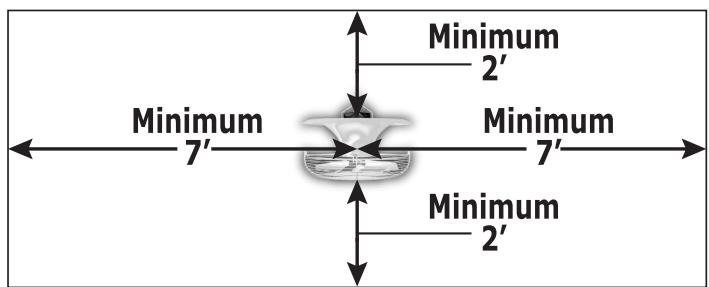

Part#	Size	Ph	Spd	FPM @ Cone	Drive	Prop
<b>Single Phase</b>						
JD360	18"	1	1	1,790	Direct	6-Ply
<b>Optional Mounting Brackets</b>						
HK222	Mounting Bracket for 2" OD Round Pipe					
HK223	Mounting Bracket for 2" OD Square Pipe					