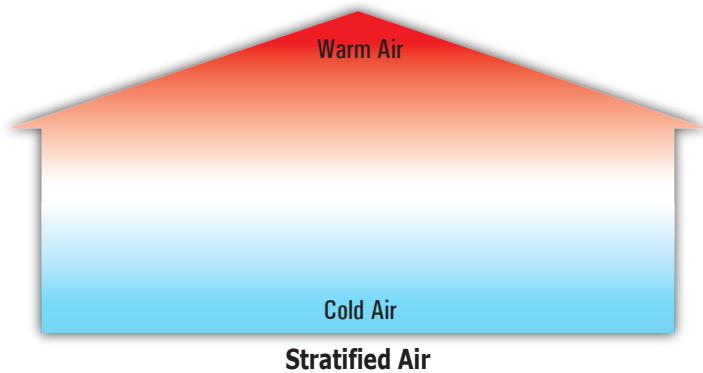

## What is Stratified Air?

Stratified air, or thermal stratification is different air in different vertical locations in an enclosed environment. Stratified air occurs when heavy, cool, dense air sinks to ground level, while warm, light, thin air floats and lingers at the top of the building. Not much air mixing is going on when air is stratified.